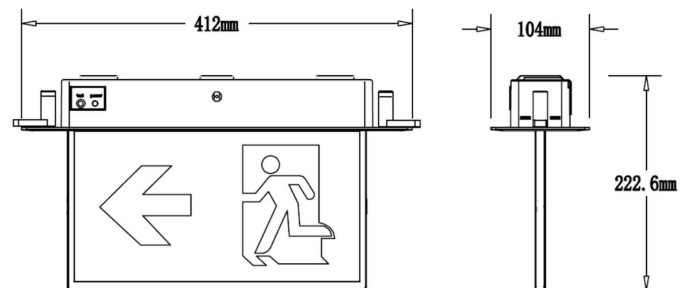

FIREBIRD EXPANSION PLATE

- Suited for Emerald Planet Firebird Emergency Exit Signs to expand the faceplate and cover larger holes.
- 380x75mm cut-out, 495x145mm faceplate.

SPECIFICATIONS

MODEL NUMBER	DIMENSIONS
EP-FBG2-EP	495 x 145mm