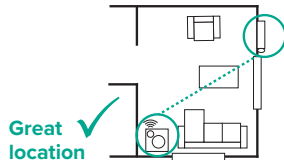

emerald

emerald.com.au

Download

Download Emerald App

and follow the in-app steps to connect your device.

Position

Position your LiveLink near the Electricity Advisor, ideally **within 20 meters** and avoiding thick walls.

Mount on a wall or place on a table using the provided fittings, then plug in.

Anytime, Anywhere

Data that saves dollars. LiveLink sends **real-time energy insights** to your phone, helping you change costly habits.