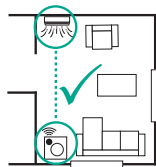

Mounting options included

emerald.com.au

Download

Download Emerald App

and follow the in-app steps to connect your device.

Position

Position within 10m of your air con in **clear line of sight**, on a table or wall using the supplied fittings, and plug in.