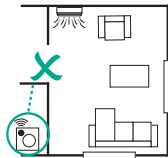

Mounting options included

emerald.com.au

Download

Download Emerald App

and follow the in-app steps to connect your device.

Position

Position within 10m of your air con in **clear line of sight**, on a table or wall using the supplied fittings, and plug in.

Unobstructed signal

Obstructed signal

Discover

Automatically switches your air con off when the last person leaves, or turns on during off-peak times to **save on bills**.

emerald.com.au/aclink

Support

Need more help?